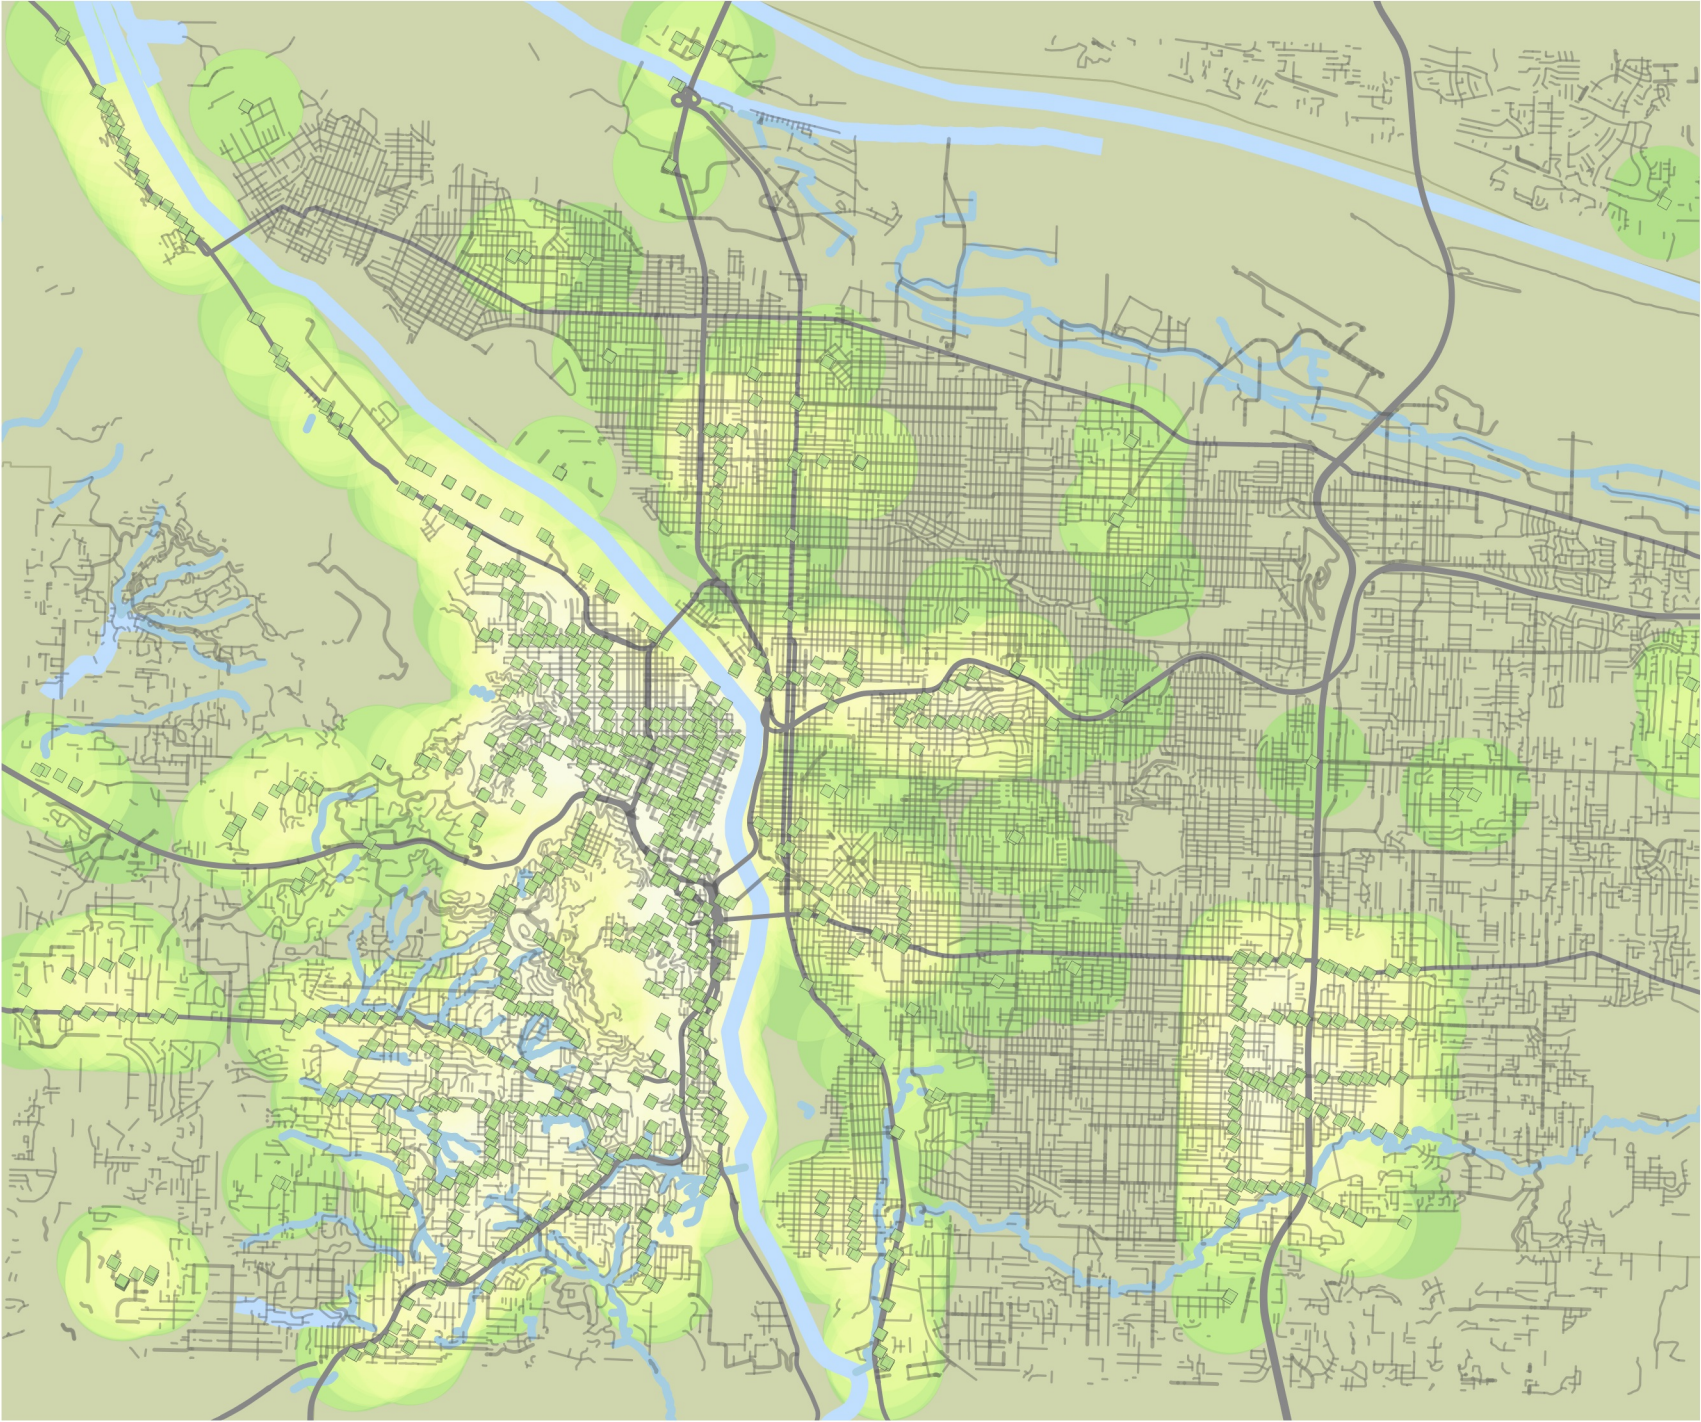

Portland

Bus Stops & Nearby Areas*

- ◆ Bus Stop
- Major Road
- Local Road
- Stream
- River
- Half-mile Ring*

Author: Devin Rocco
CRS: NAD83 / Oregon North (ft)
(EPSG: 2269)
Source: Open Street Map
Using QGIS
Date: 11/15/2015

0 1 2 3 Miles

*Rings around individual bus stops extend half a mile from their centers